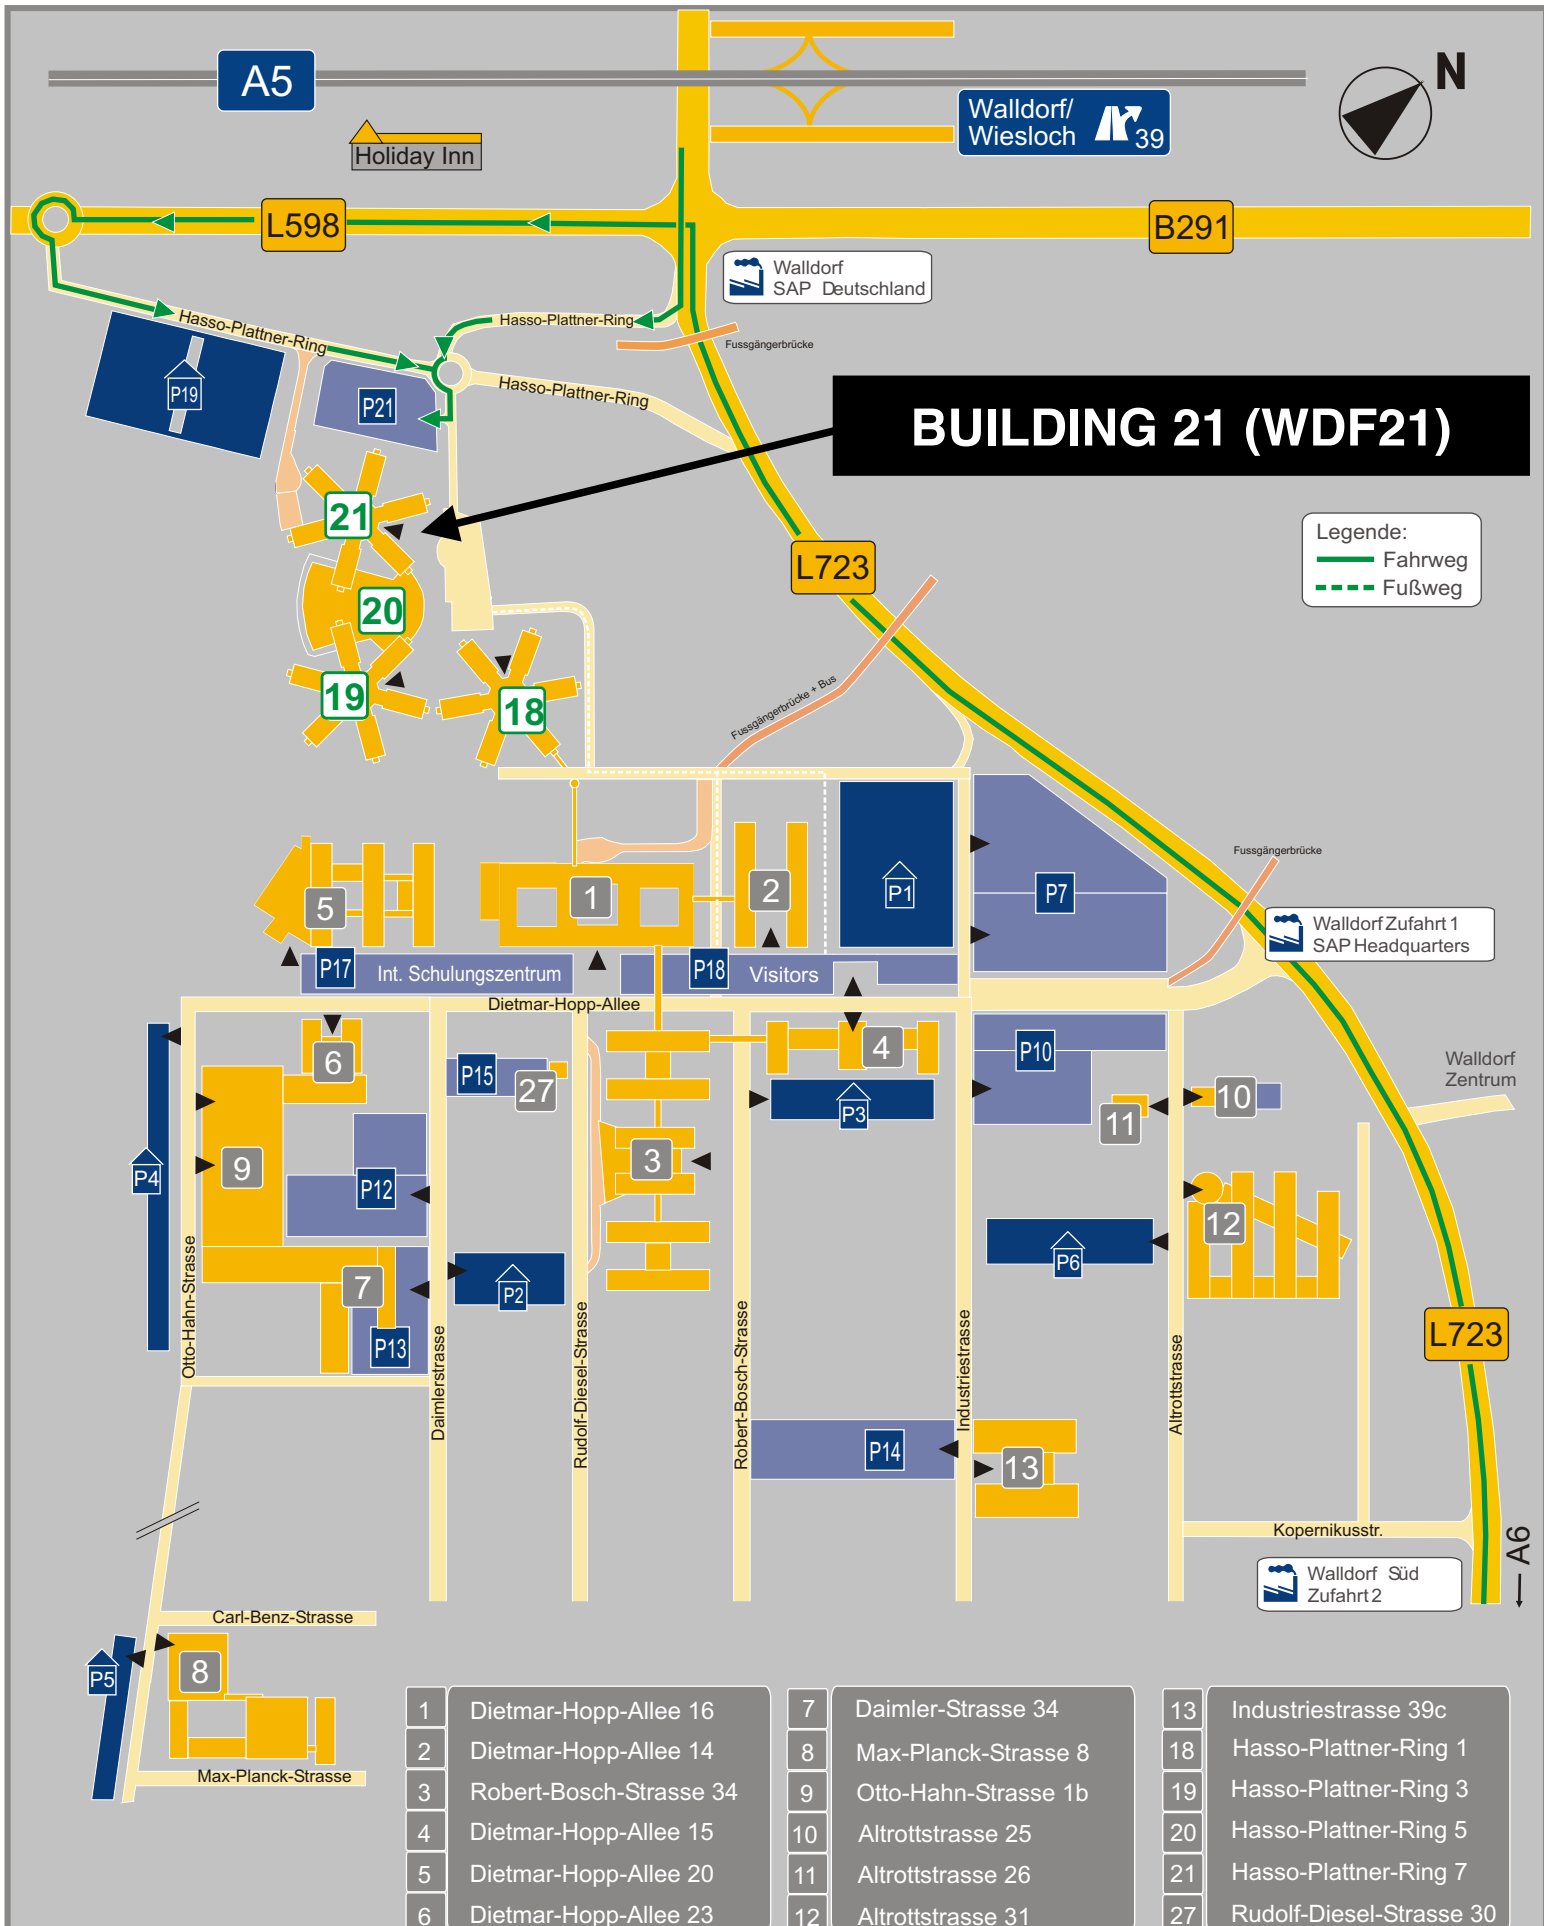

How to find Building 21